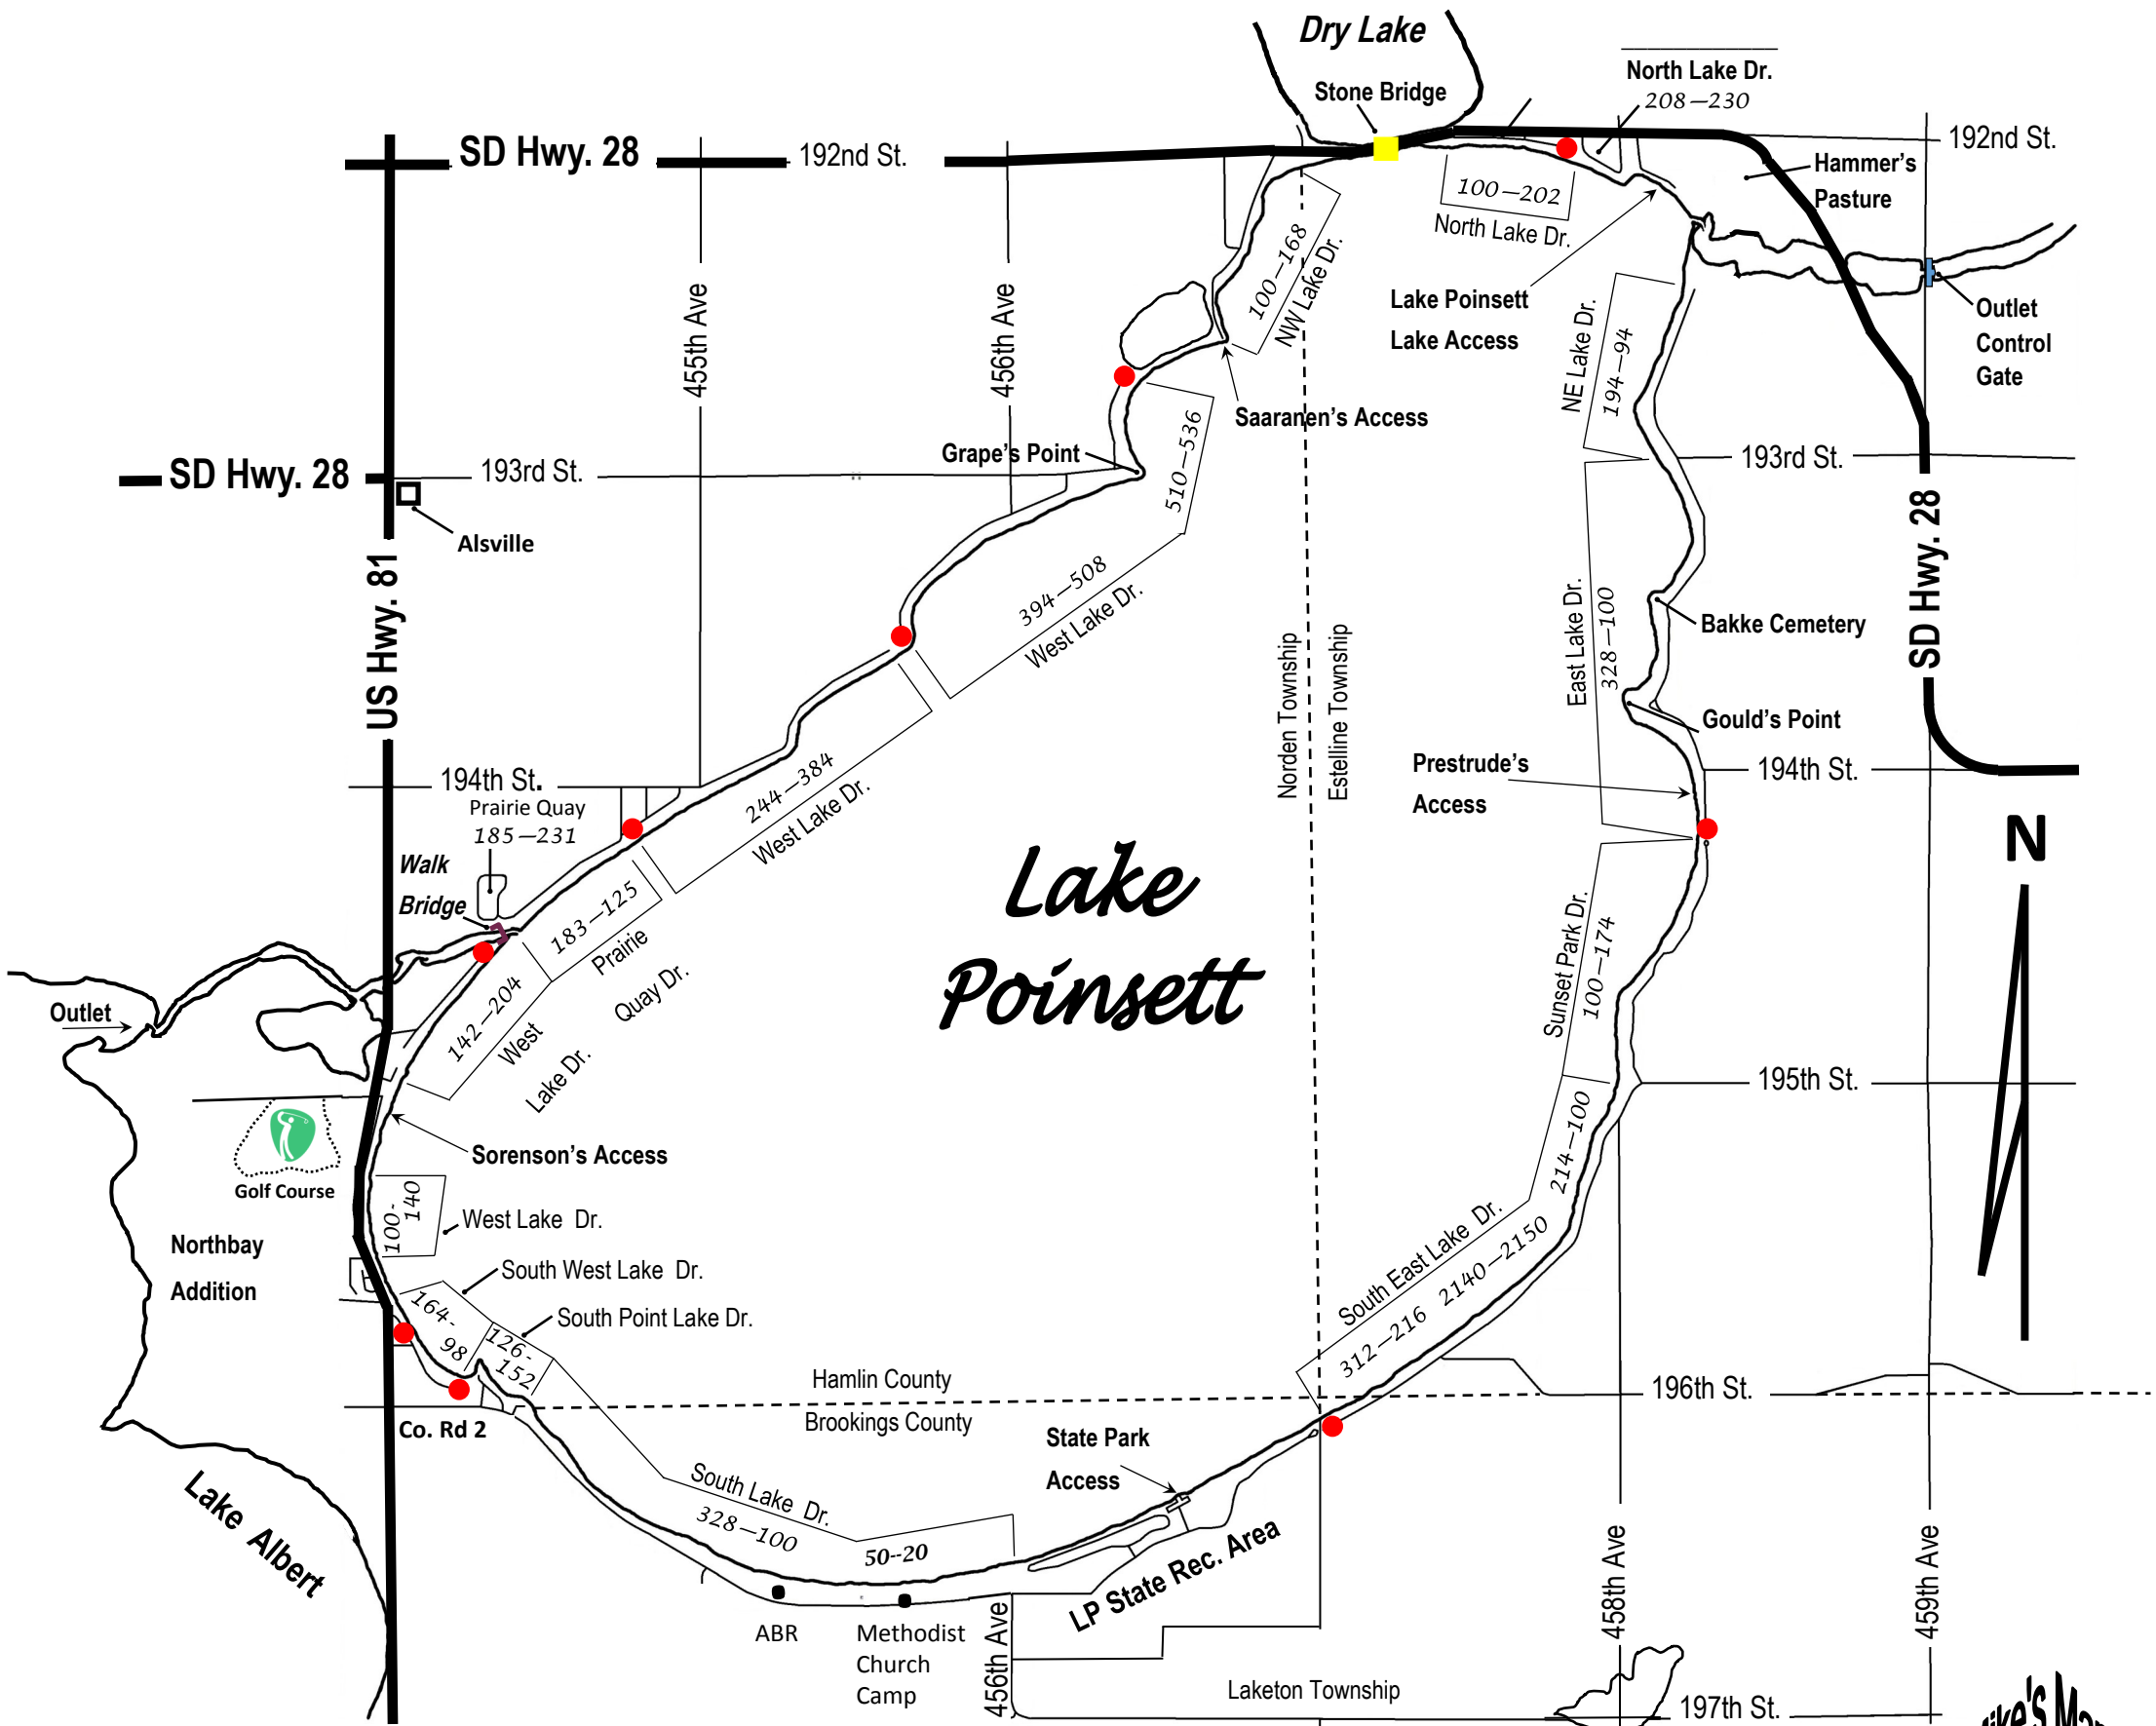

# Lake Poinsett Community Map

Includes House Address Ranges

## Legend

- Dead End for Vehicles
- ↘ Walk Bridge
- Stone Bridge
- | Outlet Control Gate